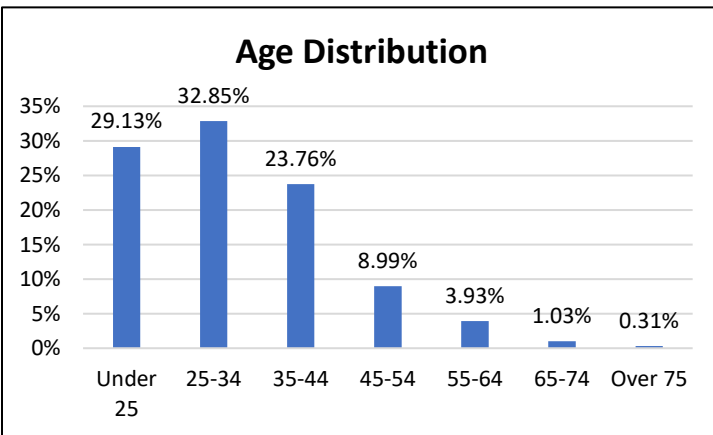

Pretrial Services Weekly Report

Electronic Monitoring Population Demographics 11/24/2023

Curfew Only population:	901
Bischof Law Only population:	671
Cases with Curfew and Bischof Law Supervision*	67

Curfew

Bischof Law

* 67 individuals are supervised under Curfew and Bischof Law. These individuals are reflected in both the Curfew and Bischof Law graphs