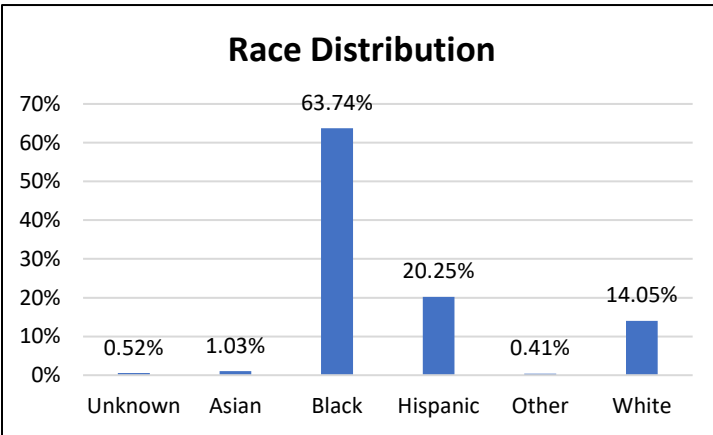

Pretrial Services Weekly Report

Electronic Monitoring Population Demographics 11/24/2023

Curfew Only population:	901
Bischof Law Only population:	671
Cases with Curfew and Bischof Law Supervision*	67

Curfew

Bischof Law

* 67 individuals are supervised under Curfew and Bischof Law. These individuals are reflected in both the Curfew and Bischof Law graphs