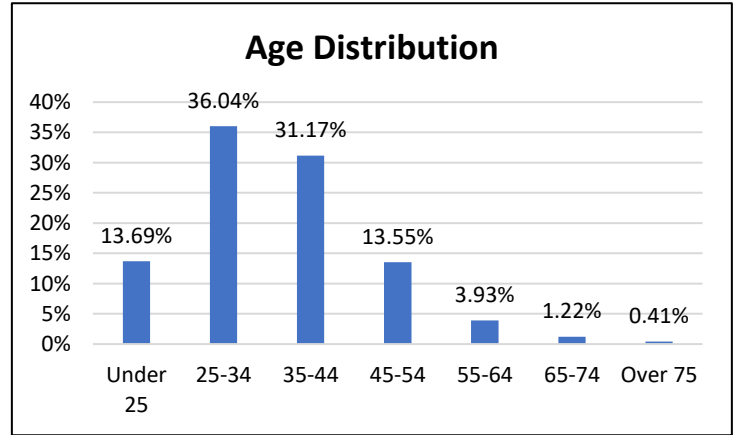

Pretrial Services Weekly Report

Electronic Monitoring Population Demographics 11/24/2023

Curfew Only population:	901
Bischof Law Only population:	671
Cases with Curfew and Bischof Law Supervision*	67

Curfew

Bischof Law

* 67 individuals are supervised under Curfew and Bischof Law. These individuals are reflected in both the Curfew and Bischof Law graphs