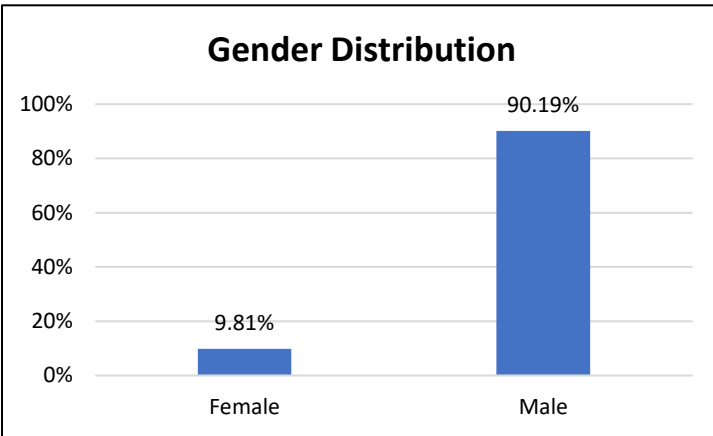

Pretrial Services Weekly Report

Electronic Monitoring Population Demographics 11/24/2023

Curfew Only population:	901
Bischof Law Only population:	671
Cases with Curfew and Bischof Law Supervision*	67

Curfew

Bischof Law

* 67 individuals are supervised under Curfew and Bischof Law. These individuals are reflected in both the Curfew and Bischof Law graphs