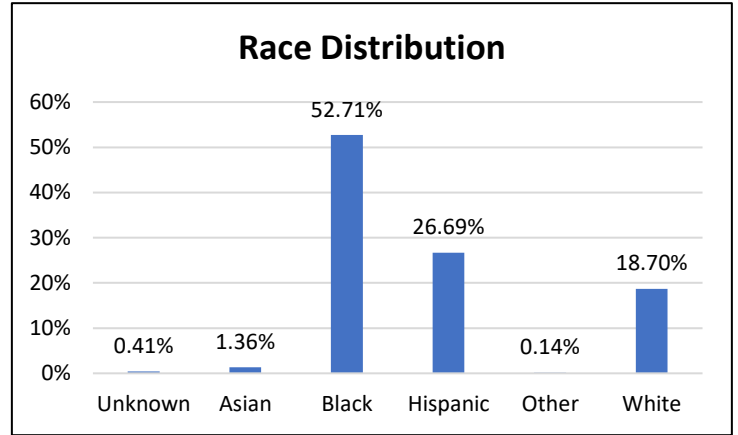

Pretrial Services Weekly Report

Electronic Monitoring Population Demographics 11/24/2023

Curfew Only population:	901
Bischof Law Only population:	671
Cases with Curfew and Bischof Law Supervision*	67

Curfew

Bischof Law

* 67 individuals are supervised under Curfew and Bischof Law. These individuals are reflected in both the Curfew and Bischof Law graphs