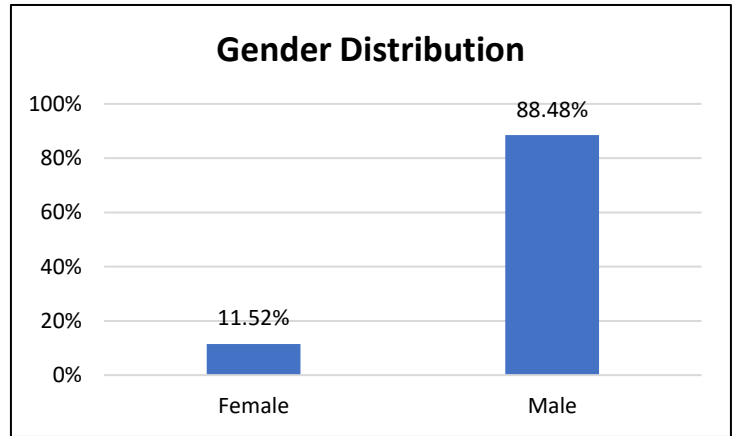

Pretrial Services Weekly Report

Electronic Monitoring Population Demographics 11/24/2023

Curfew Only population:	901
Bischof Law Only population:	671
Cases with Curfew and Bischof Law Supervision*	67

Curfew

Bischof Law

* 67 individuals are supervised under Curfew and Bischof Law. These individuals are reflected in both the Curfew and Bischof Law graphs